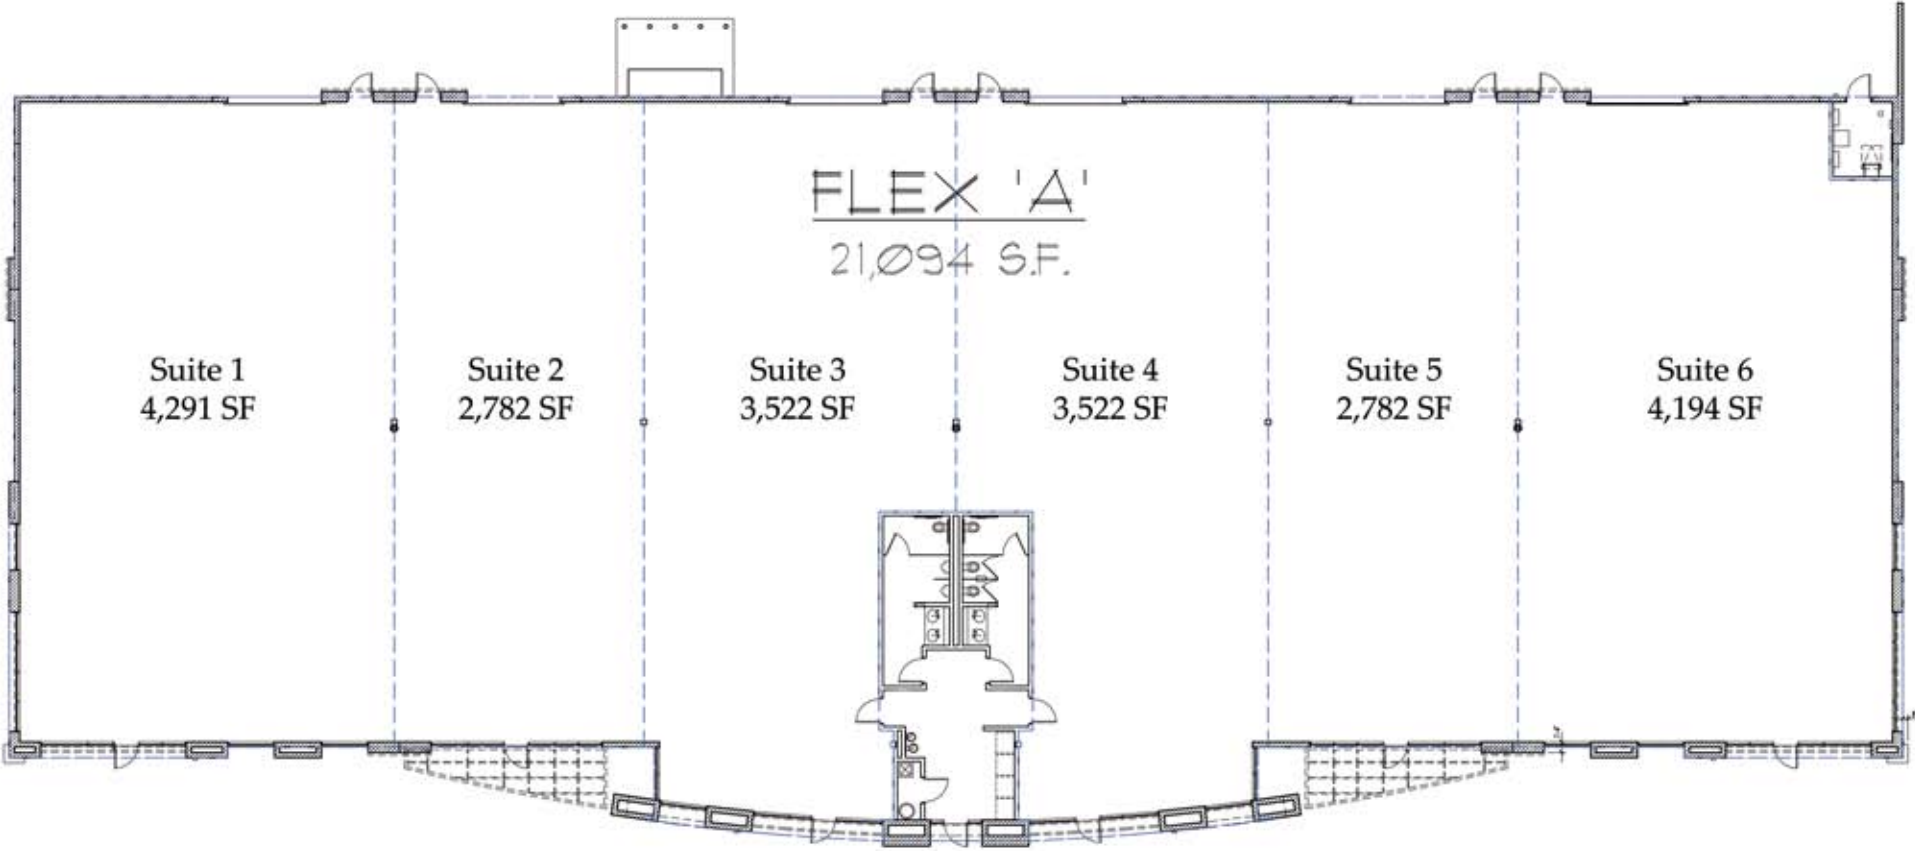

Service Flex Building A
9015 East Pima Center Parkway
Scottsdale, Arizona 85258

P I M A C E N T E R
N.W.C. LOOP 101 & VIA DE VENTURA
SALT RIVER PIMA - MARICOPA INDIAN COMMUNITY