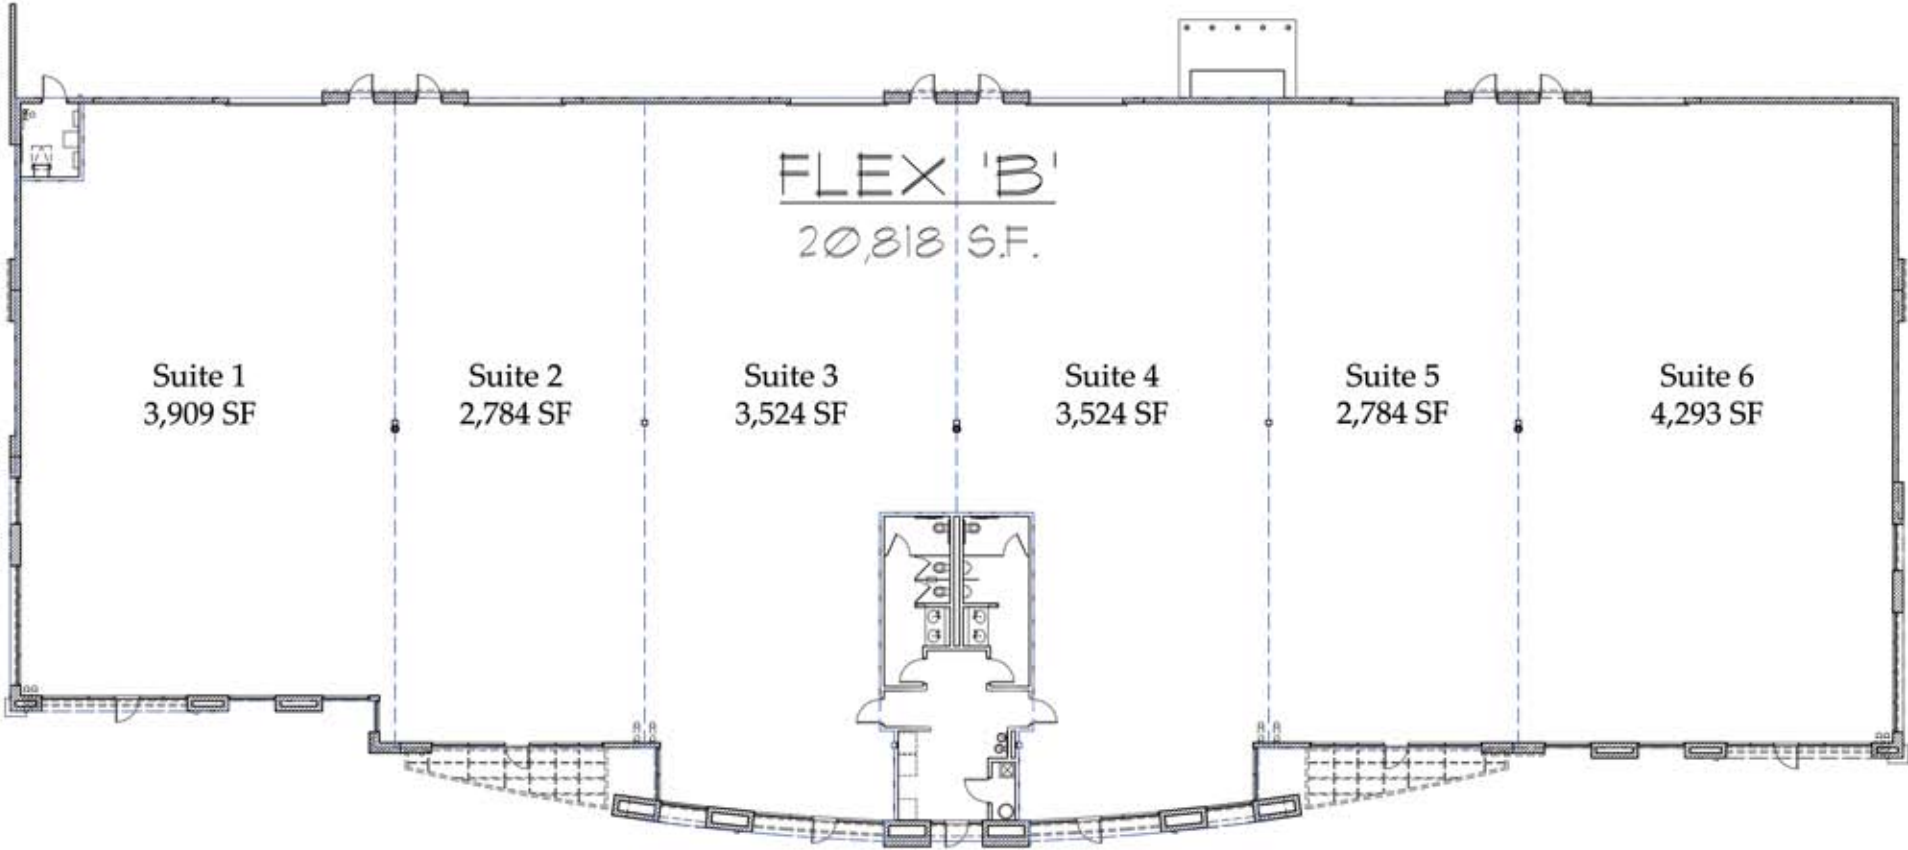

Service Flex Building B
9045 East Pima Center Parkway
Scottsdale, Arizona 85258

P I M A C E N T E R
N.W.C. LOOP 101 & VIA DE VENTURA
SALT RIVER PIMA - MARICOPA INDIAN COMMUNITY