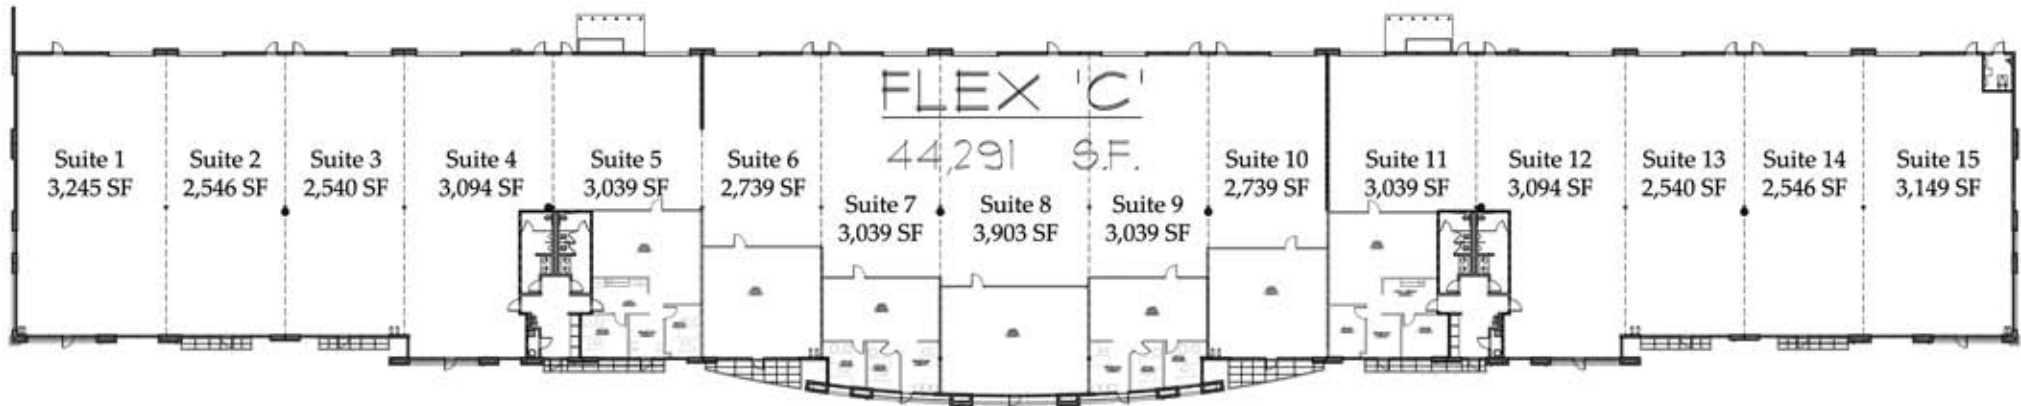

Service Flex Building C  
9035 East Pima Center Parkway  
Scottsdale, Arizona 85258

**P I M A   C E N T E R**  
N.W.C. LOOP 101 & VIA DE VENTURA  
SALT RIVER PIMA - MARICOPA INDIAN COMMUNITY